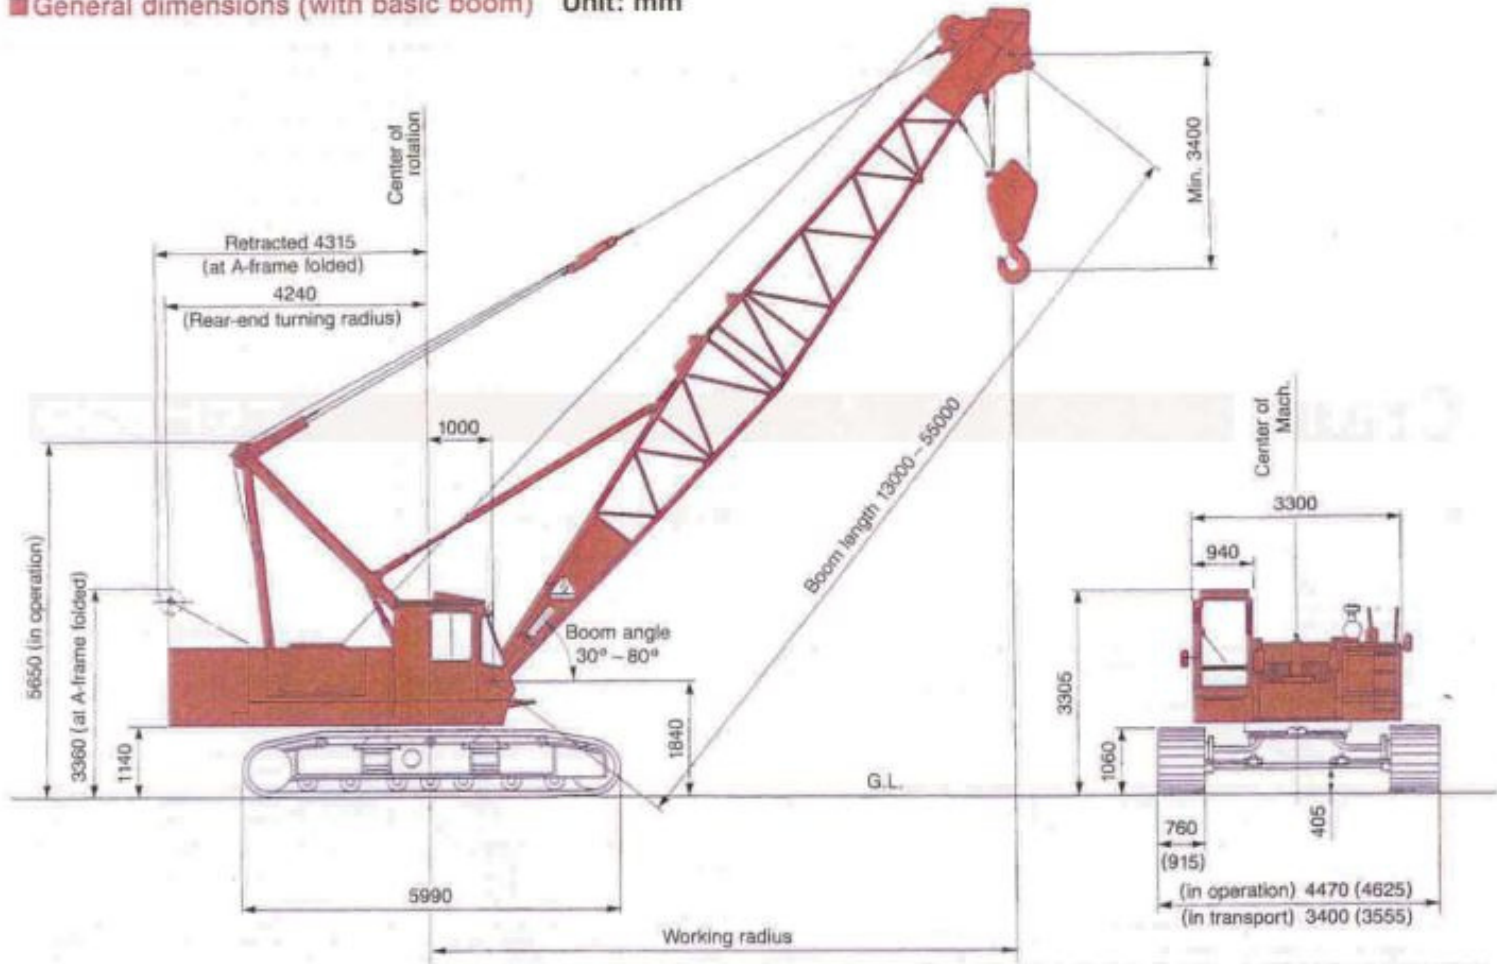

IHI DCH800

Contact
+44 (0) 1626 866066
tmsmaritime.co.uk

■ General dimensions (with basic boom) Unit: mm

Figures shown in () Indicate dimensions installed 915mm shoe as option.